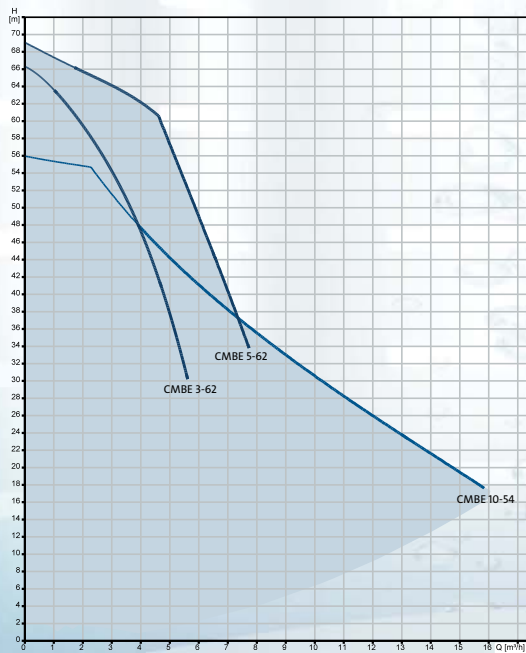

GRUNDFOS CMBE BOOSTER

The Grundfos CMBE is a compact booster pump for water supply and boosting in domestic and light commercial applications. The integrated speed controller enables the CMBE to maintain a constant pressure in the pipe system.

USER CONTROL PANEL WITH GRUNDFOS EYE
& ONE TOUCH PRESSURE ADJUSTMENT

be
think
innovate

GRUNDFOS 

TECHNICAL & PERFORMANCE DATA

PERFORMANCE CURVE

PHYSICAL ATTRIBUTES

Model	Motor Power P2 (kW)	Connections		Dimensions (mm)					Weight (kg)
		Inlet	Outlet	A (l)	B (w)	C (h)	D (inlet)	E (outlet)	
CMBE 3-62	1.10	1" Female	1" Female	344	217	440	75	200	17
CMBE 5-62	1.50	1 ¼" Female	1" Female	350	217	455	90	215	19
CMBE 10-54	1.50	1 ½" Female	1 ½" Female	490	232	506	100	263	24