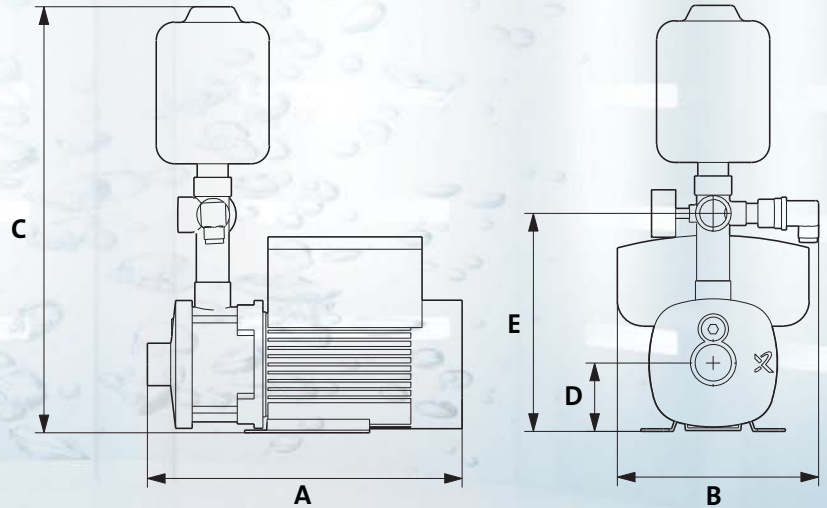

GRUNDFOS CMBE BOOSTER

The Grundfos CMBE is a compact booster pump for water supply and boosting in domestic and light commercial applications. The integrated speed controller enables the CMBE to maintain a constant pressure in the pipe system.

USER CONTROL PANEL WITH GRUNDFOS EYE
& ONE TOUCH PRESSURE ADJUSTMENT

be
think
innovate

GRUNDFOS 

TECHNICAL & PERFORMANCE DATA

PERFORMANCE CURVE

PHYSICAL ATTRIBUTES

Model	Motor Power P2 (kW)	Connections		Dimensions (mm)					Weight (kg)
		Inlet	Outlet	A (l)	B (w)	C (h)	D (inlet)	E (outlet)	
CMBE 3-62	1.10	1" Female	1" Female	344	217	440	75	200	17
CMBE 5-62	1.50	1 ¼" Female	1" Female	350	217	455	90	215	19
CMBE 10-54	1.50	1 ½" Female	1 ½" Female	490	232	506	100	263	24